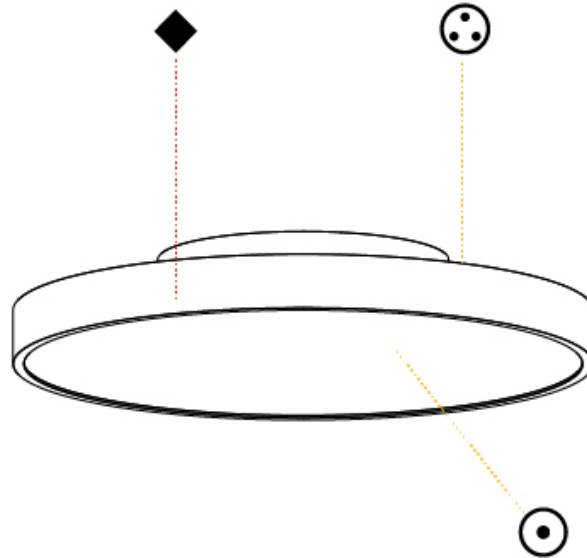

SIGN DIVA SURFACE

A3D091-

PROJECT

TYPE

SPECIFIER

QUANTITY

DATE

A