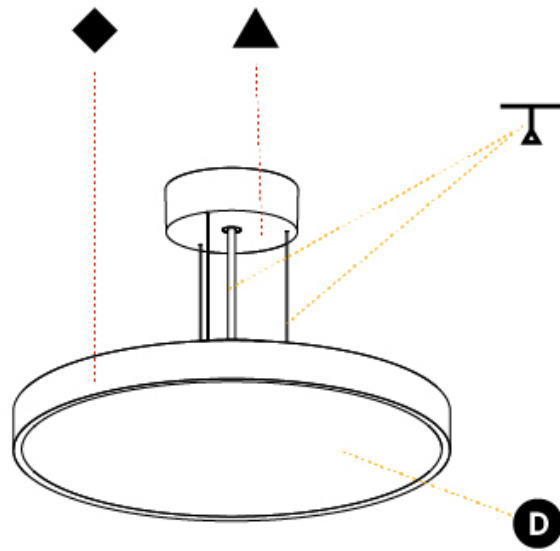

Certified By: Certified for North American Standards
 IP rating: IP20

51mm 2"
 86mm 3 3/8" 2000-6000mm max.

Ø 400mm 15 3/4"

SIGN DIVA KORONA SUSPENSION

A300011-

PROJECT
TYPE
SPECIFIER
QUANTITY
DATE

A

PROJECT
TYPE
SPECIFIER
QUANTITY
DATE