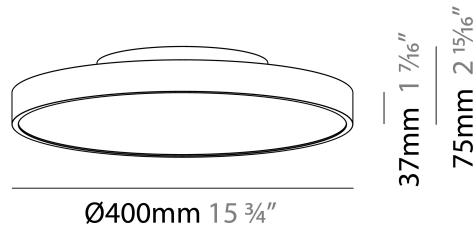

GENERAL

Series: Sign Diva
Subseries: Sign Diva
Partner: Prolicht
Division: Architectural
Installation: Surface
Product Type: Ceiling Surface
Mounting Location: Ceiling
Light Distribution: Direct / Indirect

PHYSICAL

Shape: Round
Diameter (mm): 400
Diameter (in): 15 3/4
Height (mm): 75
Height (in): 2 15/16
Weight (kg): 2.302
Weight (lbs): 5.075

Diffuser: Direct - PMMA - Opal/Micro-Prism/Sparkling Secret/Vintage Industrial with Shine Ring / Indirect - White/Yellow/Orange/Red/Blue/Green

Fixture Finish: SSR / BKV / CWI / CRY / HAB / UFT / ITA / RUA / FTG / MYG / LOD / PUS / FRO / FUP / KIA / POP / BLS / SPG / MEY / GOH / CHC / COM / ABZ / JAG / OBR / MOS / ROR

Fixture Material: PMMA / Extruded Aluminum / Steel

ELECTRICAL

Lamp Type: LED (Zhaga Standard)
Input Wattage (W): 19.8
Total Output Wattage (W): 16
Dimming: Tri-Mode (Non-Dimming and Phase Dimming (120Vac only) and 0-10V Dimming)
Driver Included: Yes
Driver Location: Integrated
Driver Type: Constant Current - Universal
Driver Class: Class 2
Input Voltage (V): 120 - 277
Constant Current (MA): 500

LED

Color Temperature (*K): 3000 / 3500 / 4000
Max. Delivered Lumen (lm): 2280 / 2313 / 2360
CRI: >90 CRI
Lamp Life (hrs): 50000

OPTICAL

RATINGS AND CERTIFICATIONS

Certified By: Certified for North American Standards
IP rating: IP20